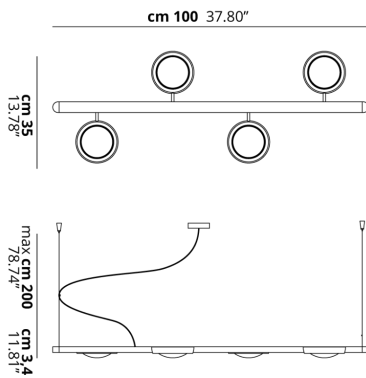

NAUTILUS

Single & Starting Module

FEATURES

- Frame:** Metal
- Diffusor:** Metal
- Dimmable:** Yes
- Dimmer:** Not Included
- Bulb:** Included

BULB

LED DOB 2700K 4 x 15W | 4800 lm

or

LED DOB 3000K 4 x 15W | 5200 lm

SPECIFICATION SHEET

CERTIFICATION

PHOTOMETRIC CURVE

None

FRAME	DIFFUSOR	LED COLOUR	CODE
Chrome	Chrome	2700K	165019
Chrome	Matte Black 9005	2700K	165018
Chrome	Matte White 9010	2700K	165017
Chrome	Chrome	3000K	165022
Chrome	Matte Black 9005	3000K	165021
Chrome	Matte White 9010	3000K	165020